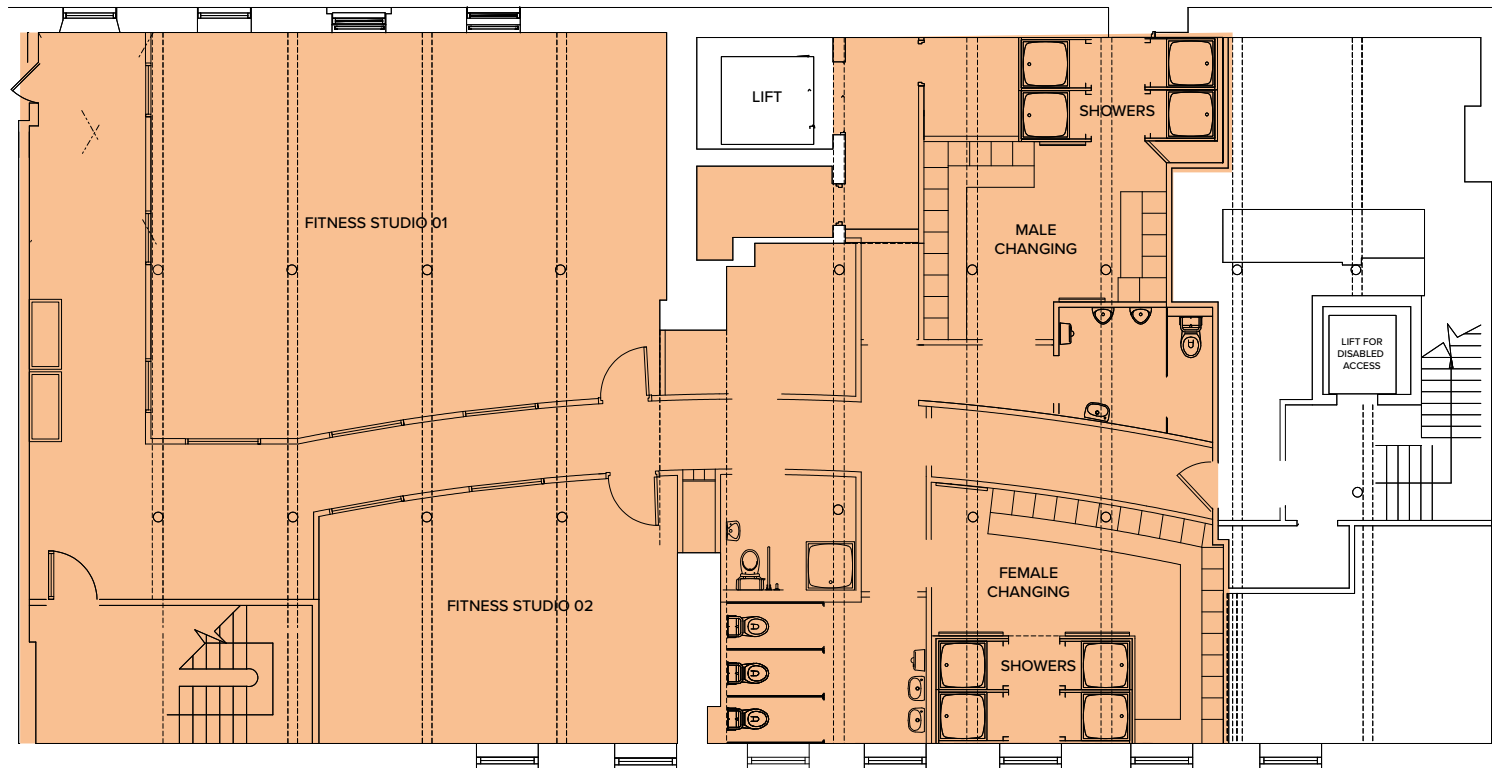

Private Entrance from Newton Street

Raised Ground Floor

Lower Ground Floor

# Studio 47 - 2,625 Sq Ft

For illustrative purposes only.